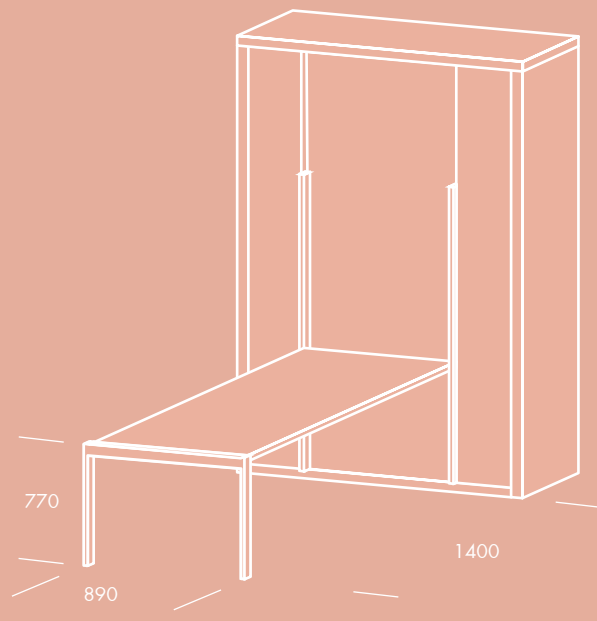

IL CONTENITORE VERTICALE HA UN LETTO MATRIMONIALE E UN TAVOLO A RIBALTA FISSATO SUL PANNELLO FRONTALE. LA PARTE SUPERIORE DELLA CORNICE METALLICA DIVENTA LA STRUTTURA DI SUPPORTO DEL TAVOLO QUANDO RUOTA IN POSIZIONE ORIZZONTALE.

IMA IS IDEAL FOR SMALLER HOMES WHERE THE LIVING AND THE SLEEPING AREA MUST NECESSARILY SHARE SPACE, BUT WITH AN HARMONIOUS EFFECT. THIS FULL-SIZED BED ALSO CONCEALS A DROP-DOWN DINING TABLE.

THE WALL UNIT CONTAINS A DOUBLE BED, EQUIPPED WITH A FLAP TABLE FIXED ON THE FRONT PANEL. THE UPPER PART OF THE METAL FRAME BECOMES THE SUPPORT STRUCTURE OF THE TABLE WHEN IT IS TURNED IN HORIZONTAL POSITION.