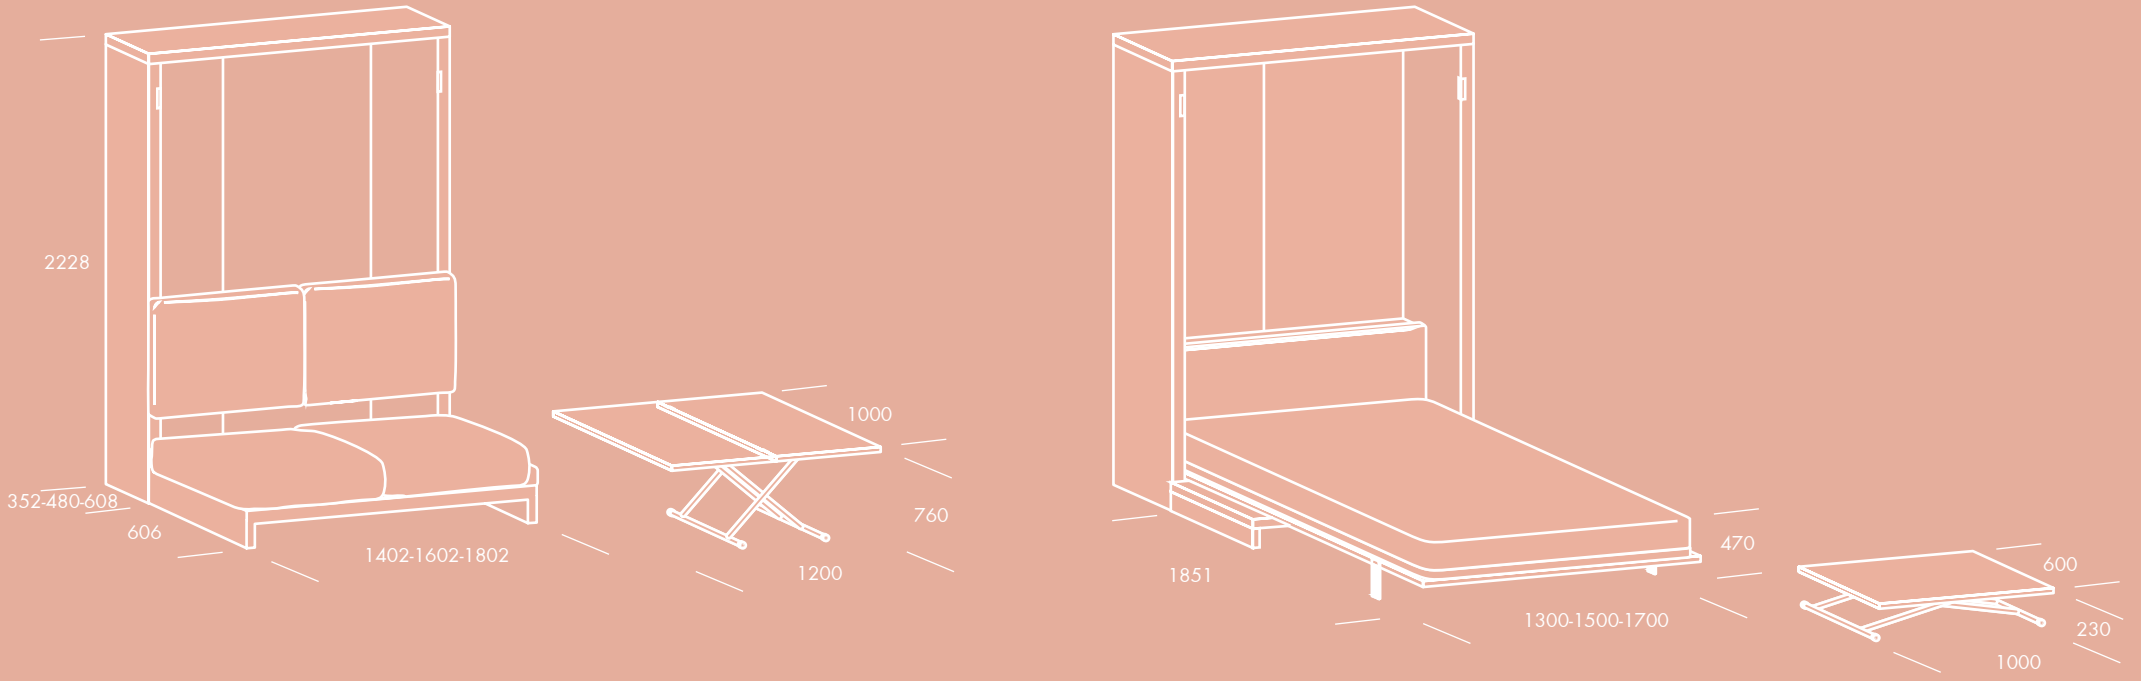

SHIN IS SUITABLE FOR FURNISHING BOTH THE LIVING AND THE NIGHT AREA. AN ELEGANT VERTICAL PANEL HIDES A COMFORTABLE BED WHICH BY AN EASY MOVEMENT OPENS INTO THE ROOM. THE CASE 60,6 CM DEPTH ALLOWS HAVING A SHLEF BEHIND THE HEADBOARD AND MORE SHELVES ABOVE WHICH CAN BE USED FOR BOOKS AND OBJECTS. SHIN ALSO PROVIDES ALL THE MATTRESS' SIZES: 90/120/140/160X200.

54 IM/SHIN

LACCATO OCEANO

OLMO CHIARO

LACCATO MOKA

MONTANA_OLMO

55 IM/SOFA SHIN BENCH & TABLE

SHIN CON PANCA EASY È PERFETTO PER ARREDARE SPAZI RIDOTTI. NELLA SOLUZIONE GIORNO CONIUGA LA ZONA SOGGIORNO E LA ZONA PRANZO CON UN PRATICO TAVOLINO. SIDNEY HA ALTEZZE REGOLABILI E DA TAVOLINO DIVENTA TAVOLO DA PRANZO.

SHIN WITH EASY BENCH IS PERFECT FOR FURNISHING SMALL SPACES. IN THE DAY VERSION, IT COMBINES LIVING AND DINING AREA WITH A PRACTICAL TABLE. SIDNEY CAN BE ADJUSTED IN DIFFERENT HEIGHTS AND A COFFEE TABLE BECOMES A DINING TABLE.