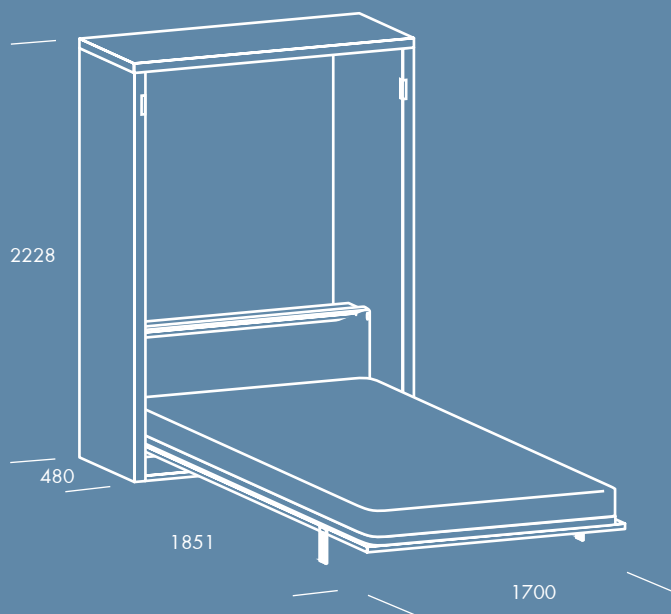

L'AREA LIVING DIVENTA AREA NIGHT.
IMA OFFRE UN COMODO LETTO MATRIMONIALE CON SOLI 35 CM DI PROFONDITA'.
CON LA PROFONDITA' 47,8 CM CONTIENE ANCHE LA TESTIERA IMBOTTITA DOTATA DI RETROPIANO, LE LUCI DI CORTESIA A LED, PRESE ELETTRICHE E NELLA PARTE SUPERIORE, SU RICHIESTA, DUE MENSOLE A "L".

THE LIVING AREA BECOMES THE NIGHT AREA.
IMA ALLOWS HAVING A COMFORTABLE DOUBLE BED IN ONLY 35 CM OF DEPTH.
WITH A 47,8 CM DEPTH, IT ALSO CONTAINS AN UPHOLSTERED HEADBOARD WITH A SHELF BEHIND IT, LED COURTESY LIGHTS, ELECTRICAL OUTLETS AND, IN THE UPPER PART, IF REQUESTED, TWO L-SHAPED SHELVES.