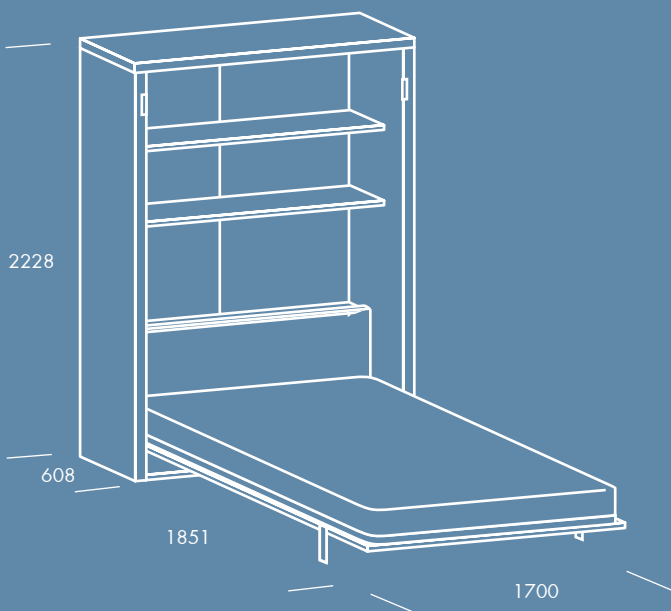

L'AREA LIVING DIVENTA AREA NIGHT.
IMA OFFRE UN COMODO LETTO MATRIMONIALE CON SOLI 35 CM DI PROFONDITA'.
CON LA PROFONDITA' 47,8 CM CONTIENE ANCHE LA TESTIERA IMBOTTITA DOTATA DI RETROPIANO, LE LUCI DI CORTESIA A LED, PRESE ELETTRICHE E NELLA PARTE SUPERIORE, SU RICHIESTA, DUE MENSOLE A "L".

THE LIVING AREA BECOMES THE NIGHT AREA.
IMA ALLOWS HAVING A COMFORTABLE DOUBLE BED IN ONLY 35 CM OF DEPTH.
WITH A 47,8 CM DEPTH, IT ALSO CONTAINS AN UPHOLSTERED HEADBOARD WITH A SHELF BEHIND IT, LED COURTESY LIGHTS, ELECTRICAL OUTLETS AND, IN THE UPPER PART, IF REQUESTED, TWO L-SHAPED SHELVES.