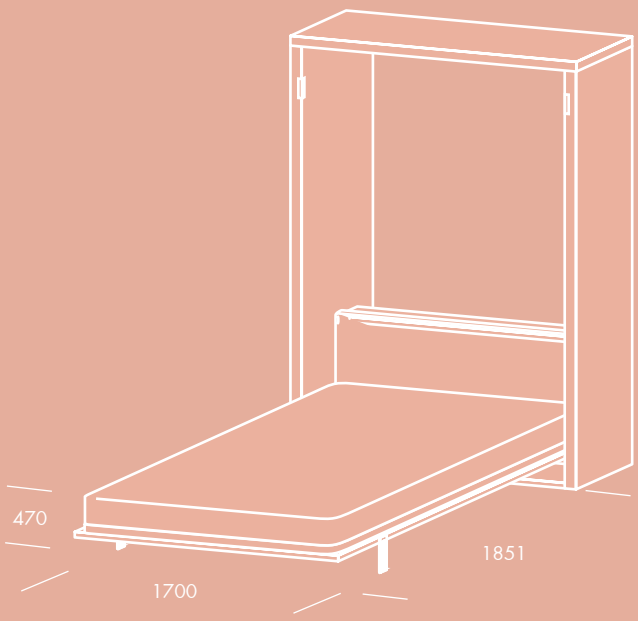

IL CONTENITORE VERTICALE HA UN LETTO MATRIMONIALE E UN TAVOLO A RIBALTA FISSATO SUL PANNELLO FRONTALE. LA PARTE SUPERIORE DELLA CORNICE METALLICA DIVENTA LA STRUTTURA DI SUPPORTO DEL TAVOLO QUANDO RUOTA IN POSIZIONE ORIZZONTALE.

IMA IS IDEAL FOR SMALLER HOMES WHERE THE LIVING AND THE SLEEPING AREA MUST NECESSARILY SHARE SPACE, BUT WITH AN HARMONIOUS EFFECT. THIS FULL-SIZED BED ALSO CONCEALS A DROP-DOWN DINING TABLE.

THE WALL UNIT CONTAINS A DOUBLE BED, EQUIPPED WITH A FLAP TABLE FIXED ON THE FRONT PANEL. THE UPPER PART OF THE METAL FRAME BECOMES THE SUPPORT STRUCTURE OF THE TABLE WHEN IT IS TURNED IN HORIZONTAL POSITION.