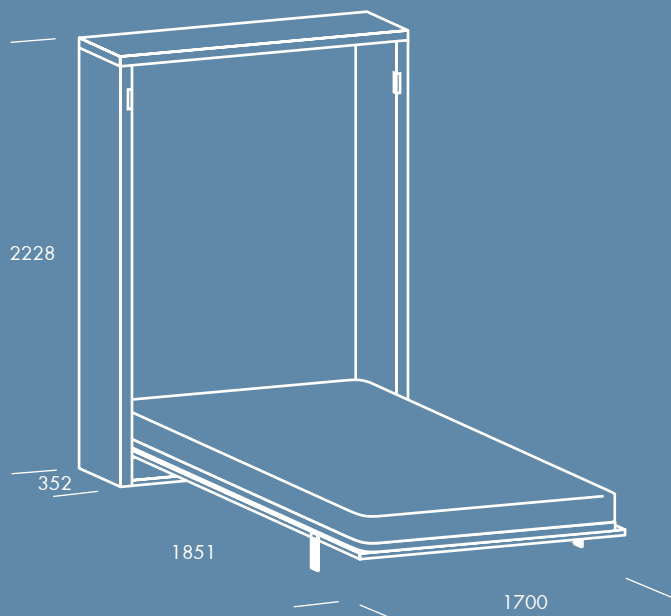

L'AREA LIVING DIVENTA AREA NIGHT.
IMA OFFRE UN COMODO LETTO MATRIMONIALE CON SOLI 35 CM DI PROFONDITA'.
CON LA PROFONDITA' 47,8 CM CONTIENE ANCHE LA TESTIERA IMBOTTITA DOTATA DI RETROPIANO, LE LUCI DI CORTESIA A LED, PRESE ELETTRICHE E NELLA PARTE SUPERIORE, SU RICHIESTA, DUE MENSOLE A "L".

THE LIVING AREA BECOMES THE NIGHT AREA.
IMA ALLOWS HAVING A COMFORTABLE DOUBLE BED IN ONLY 35 CM OF DEPTH.
WITH A 47,8 CM DEPTH, IT ALSO CONTAINS AN UPHOLSTERED HEADBOARD WITH A SHELF BEHIND IT, LED COURTESY LIGHTS, ELECTRICAL OUTLETS AND, IN THE UPPER PART, IF REQUESTED, TWO L-SHAPED SHELVES.