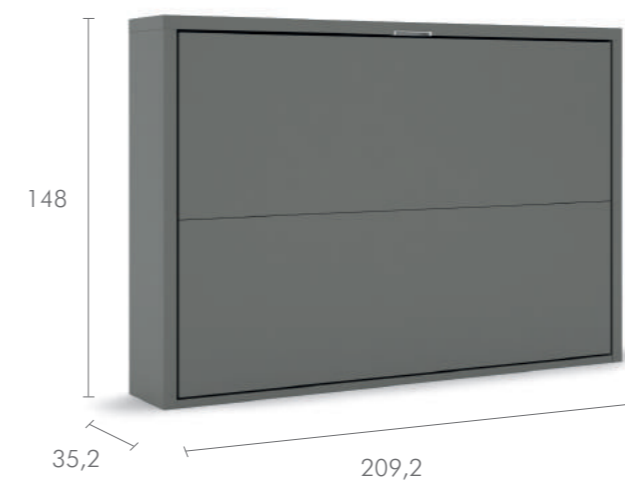

NIKAI rete 140 x 200. Contenitore per letto matrimoniale orizzontale. Realizzato in struttura sp. 5 cm. Le molteplici combinazioni di colore ed accessori rendono molto flessibile l'utilizzo di questo innovativo prodotto.