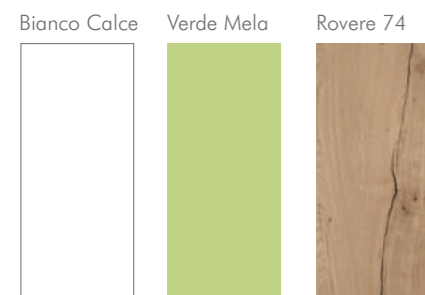

In questa pagina: Libreria **SNAKE XL** in laccato Verde Mela con montanti in Rovere 74.

Nella pagina seguente: armadio battente con cassettiere e vano per televisore con finiture in nobilitato colore Verde.

*This page: **SNAKE XL** bookcase lacquered in Verde Mela color with Rovere 74 pillars.*

Next page: hinged doors closet with drawers and TV compartment in Verde melamine finishing.