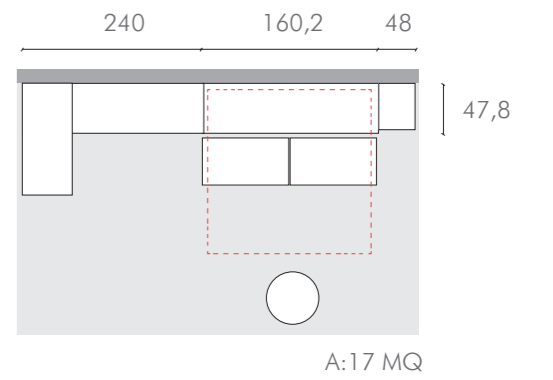

Olmo Chiaro Ardesia