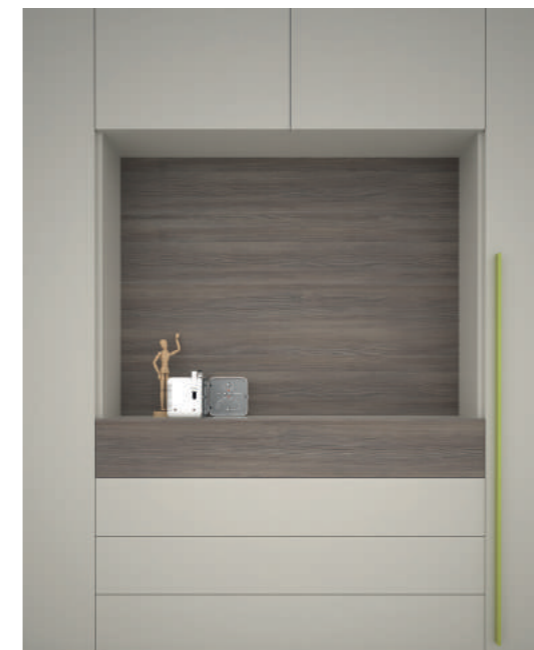

Next page: hinged doors closet with drawers and TV compartment in Verde melamine finishing.

ARMADIO CON VANO TV
CLOSET WITH TV COMPARTMENT

Rovere 74

Rovere 74

Montana

Olmo chiaro

Combinazioni tra melaminici, laccati e Rovere 74.