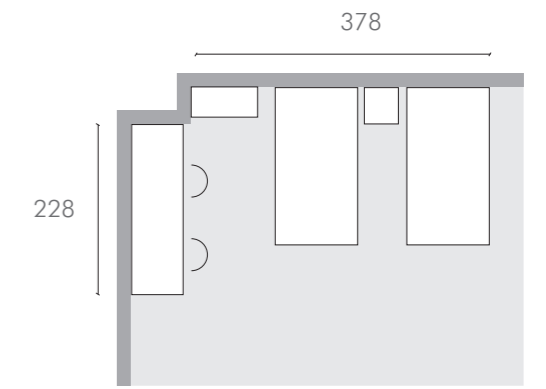

In questa pagina: Ampio scrittoio sagomato spessore 3 cm in Olmo Chiaro con bordo in nobilitato Carota.

This page: Large shaped desk 3 cm thickness in Olmo Chiaro with Carota melamine edges.

A:19 MQ