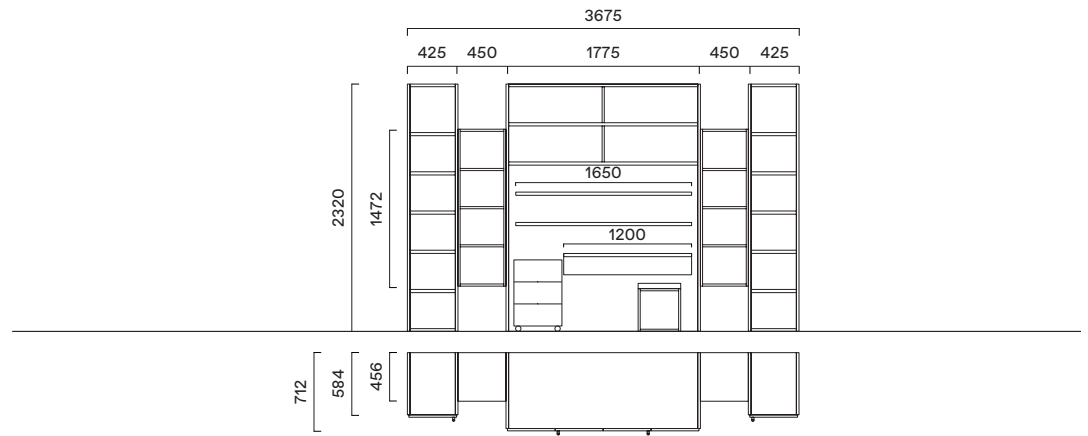

### Finiture/Finishes

A - Melaminico Grigio/Grigio melamine finish

B - Materico Rovere/Rovere materic finish

C - Melaminico Seta/Seta melamine finish

A

B

C