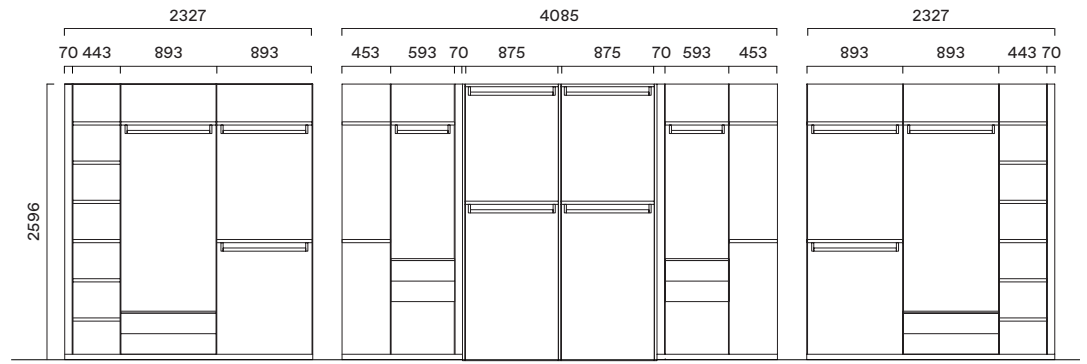

#### Finiture/Finishes

A - Melaminico Tortora/Tortora melamine finish

B - Laccato opaco Pino/Pino matt lacquer finish

C - Cotone/Cotone finish

A

B

C

Finiture/Finishes