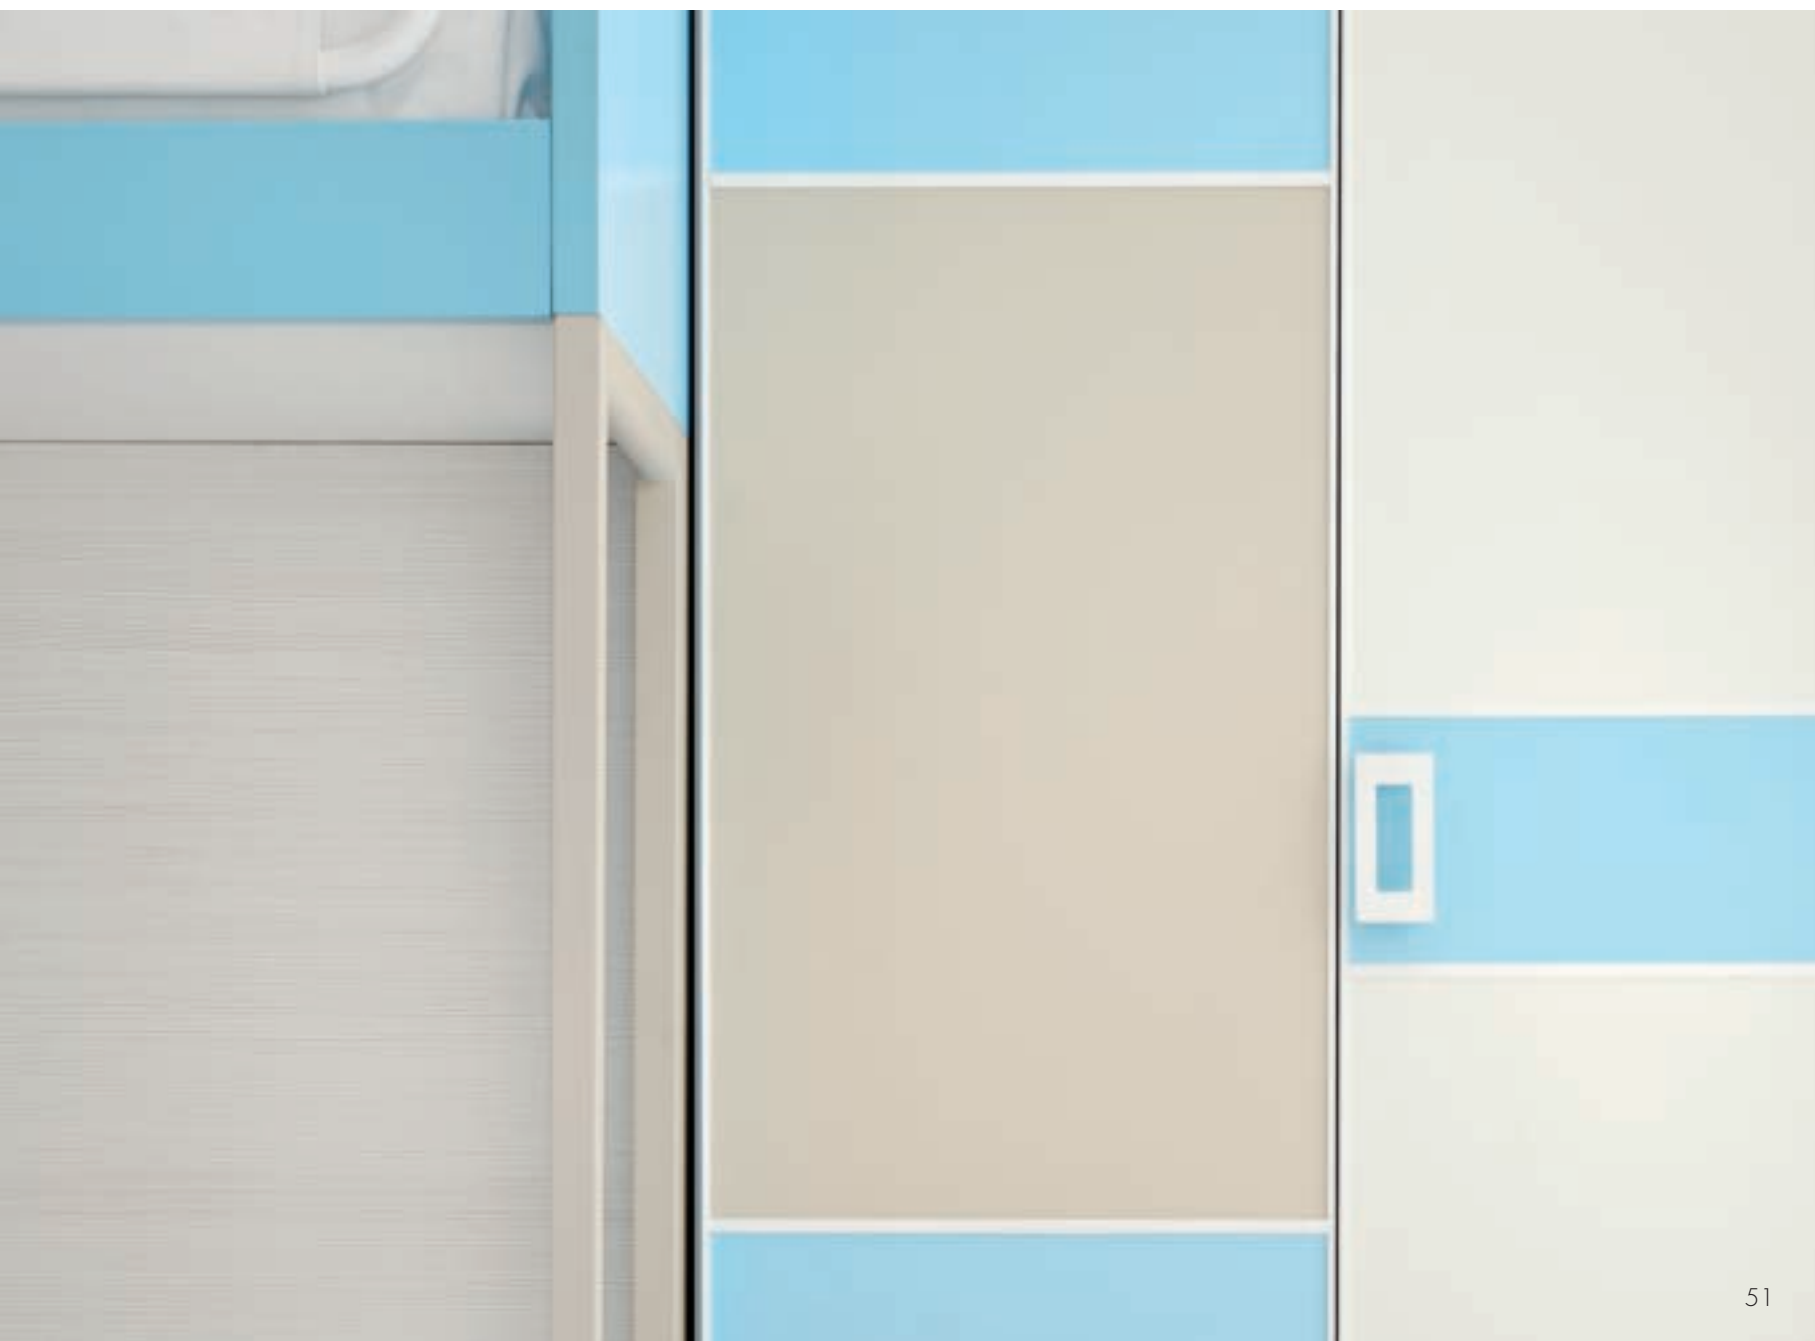

LA PROTEZIONE NET IN TUBOLARE METALLICO RIVESTITO IN TESSUTO DI POLIESTERE, FORNITA DI UN SISTEMA DI BLOCCAGGIO/SBLOCCAGGIO CHE LE PERMETTE DI RUOTARE FAVORENDO IL RIASSETTO DEL LETTO.

FINITURE: TESSUTO NET, COLORE BIANCO

IL GIOCO CROMATICO DEI FRONTALI DELLE ANTE VARIANT CON PROFILO METALLICO VERNICIATO BIANCO, ESALTA L'ESTETICA DELL'ARMADIO MAXY. MANIGLIA PLANA1.

FINITURE: ROVERE BIANCO, LACCATO AVORIO, CANAPA E MIAMI.

NET PROTECTION WITH WHITE STRUCTURE AND POLYESTER FABRIC, HAS A LOCK/UNLOCK SYSTEM THAT ALLOWS THE ROTATION AND FACILITATES MAKING THE BED.

FINISHING: WHITE NET FABRIC

THE CHROMATIC HARMONY OF VARIANT DOORS WITH WHITE METAL OUTLINE, ENHANCES MAXY WARDROBE'S APPEARANCE. PLANA1 HANDLE.

FINISHING: ROVERE BIANCO, LAQUERED AVORIO, CANAPA AND MIAMI.