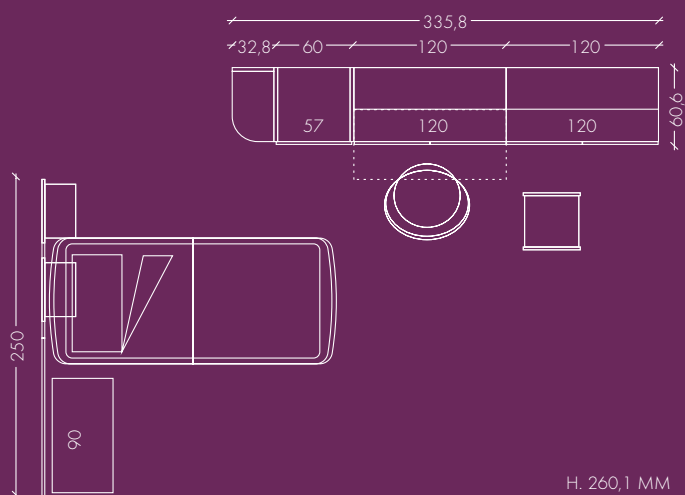

TOOLS

DIMENSIONS AND COLOURS

Cameretta singola con letto LULLY in polipropilene bianco, molto resistente e facilmente igienizzabile, con comodino a un cassetto. Pannello retro-letto sagomato e casellari HOME. Soluzione armadio composta da una colonna a spalla e un terminale libreria stondato a terra; ponte pensile BLOK. Aperture a battente. Maniglie CLIO. Librerie BLOK con piano scrittoio ribaltabile. Poltroncina su ruote GLISS.

Single bedroom with bianco polypropylene LULLY bed, extremely resistant and easy to clean, and a one drawer unit. shaped back panel and HOME hanging elements. Sectional wardrobe and rounded bookshelf. BLOK hinged overhead unit. CLIO handles. BLOK bookshelves with folding desktop. GLISS chair with wheels.

FINITURE / FINISHING:

BIANCO

LACCATO
ANTRACITE

LACCATO
MELANZANA

Per le nostre collezioni utilizziamo vernici ad acqua con trattamento antibatterico e pannelli ecologici ad emissioni di formaldeide prossime allo zero. L'ecopannello è un prodotto realizzato mediante l'uso di materiale legnoso di recupero e tecniche ecologiche, evitando così l'abbattimento di nuovi alberi.

For our collections we use the water-borne paint with antibacterial treatment and eco-friendly melamine panels with next to zero formaldehyde emissions. This panel is an product realized through the use of salvaged wooden materials, avoiding in this way the cutting down of new trees.