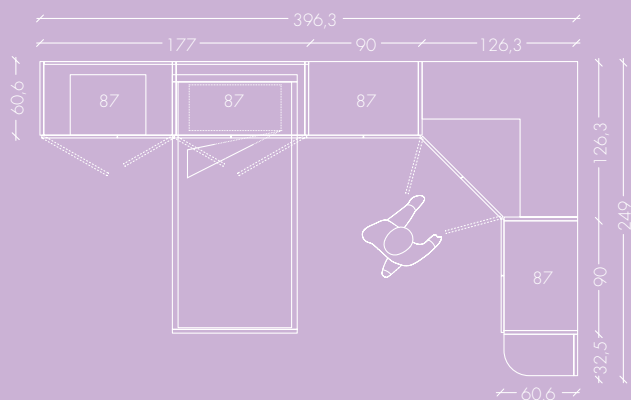

*FINISHING: MELAMINE ROVERE BIANCO,
LAQUERED VERDE ACIDO AND VERDE BOSCO*

*DETAIL OF DOORS AND DRAWERS WITH
GHOST HANDLE.*

*FINISHING: MELAMINE ROVERE BIANCO,
FLOWERS ALOE.*

TOOLS

DIMENSIONS AND COLOURS

H. 260,1 MM