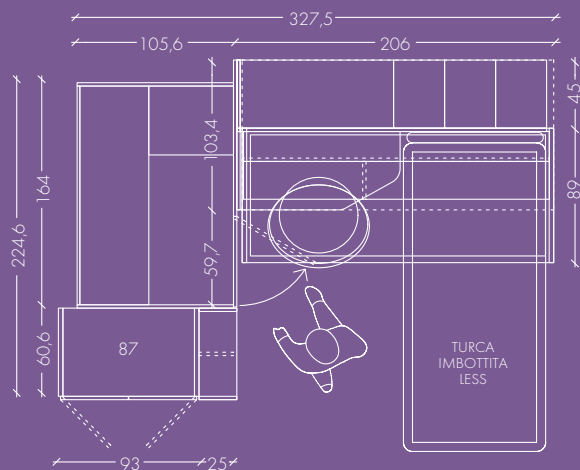

TOOLS

DIMENSIONS AND COLOURS

H. 260,1 MM

Soluzione dinamica multifunzionale caratterizzata dal letto soppalco scorrevole SPACE, variante con fianco FRAME e vano libreria integrato nella struttura del letto. Protezione NET in tessuto di poliestere. La cabina armadio LITE consente di sfruttare al meglio l'angolo; la colonna armadio e la libreria terminale ne aumentano il volume contenitivo. Interni attrezzati con tubi appendiabiti verniciati bianco e con ripiani extra o cassettiere a richiesta. Turca imbottita LESS, arricchita da un cuscino fissato al pannello retroletto. Scrivitoio con piano sagomato di dimensioni contenute. Poltroncina su ruote GLISS.

Multifunctional dynamic solution characterized by a SPACE mezzanine bed, with FRAME side, and built-in bookshelf. NET protection in polyester fabric. LITE walk in closet allows to use the corner at its best; the wardrobe and the bookshelf increase the containing volume. Also available with internal hanging bars, shelves or chests of drawers. Stuffed LESS bed with a pillow linked to the back panel. Contained dimension shaped desk. GLISS chair with wheels.

FINITURE / FINISHING:

BIANCO

HEMLOCK

FLOWERS
CALLA

LACCATO
MIRTO

Per le nostre collezioni utilizziamo vernici ad acqua con trattamento antibatterico e pannelli ecologici ad emissioni di formaldeide prossime allo zero. L'ecopannello è un prodotto realizzato mediante l'uso di materiale legnoso di recupero e tecniche ecologiche, evitando così l'abbattimento di nuovi alberi.

For our collections we use the water-borne paint with antibacterial treatment and eco-friendly melamine panels with next to zero formaldehyde emissions. This panel is a product realized through the use of salvaged wooden materials, avoiding in this way the cutting down of new trees.