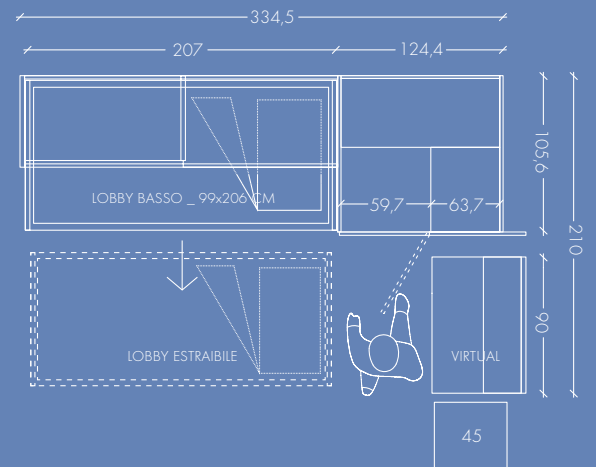

VIRTUAL BOOKSHELF WITH WHITE RACK. SHELVES AND 30MM THICK DESKTOP. 3 DRAWER UNIT WITH WHEELS. RIVIERA CHAIR WITH WHEELS. FINISHING: MELAMINE BIANCO, LAQUERED ACQUA, CELESTE AND MANGO.

TOOLS

DIMENSIONS AND COLOURS