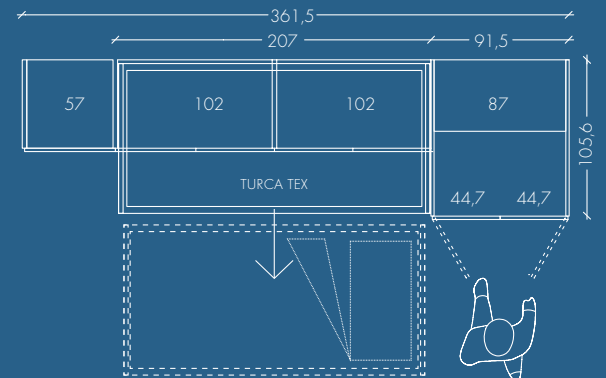

TOOLS

DIMENSIONS

AND

COLOURS

H. 260,1 MM

Soluzione salvaspazio con sistema ponte battente STORE e armadio MAXY. Maniglie SIGMA1 e 2. Turca TEX su ruote, accessoriata con due cassettoni estraibili. Maniglie LIRI.

Space saving solution with hinged STORE overhead units and MAXY wardrobe. SIGMA 1 and 2 handles. TEX bed with wheels and pullout drawers. LIRI handles.

FINITURE / FINISHING:

Per le nostre collezioni utilizziamo vernici ad acqua con trattamento antibatterico e pannelli ecologici ad emissioni di formaldeide prossime allo zero. L'ecopannello è un prodotto realizzato mediante l'uso di materiale legnoso di recupero e tecniche ecologiche, evitando così l'abbattimento di nuovi alberi.

For our collections we use the water-borne paint with antibacterial treatment and eco-friendly melamine panels with next to zero formaldehyde emissions. This panel is a product realized through the use of salvaged wooden materials, avoiding in this way the cutting down of new trees.