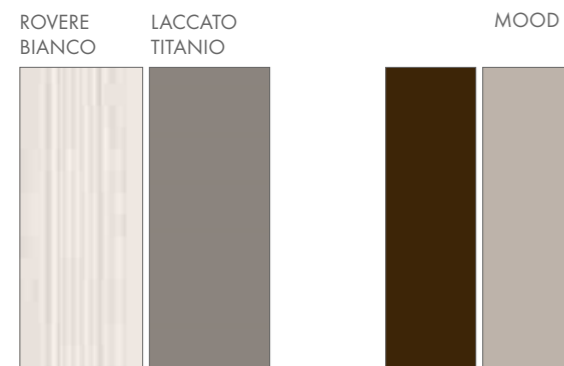

L'AREA LIVING DIVENTA AREA NIGHT.
IMA IN SOLI 47,8 CM DI PROFONDITÀ CONTIENE, OLTRE AL LETTO, LE LUCI DI CORTESIA A LED, LA TESTIERA IMBOTTITA DOTATA DI RETROPANO, PRESE ELETTRICHE E NELLA PARTE SUPERIORE DUE MENSOLE A "L".

PAGINA SUCCESSIVA:
IL PANNELLO FRONTALE DI **IMA** È ATTEZZATO CON UN TAVOLO A RIBALTA. LA CAMERA MATRIMONIALE È COMPLETATA DA UN ARMADIO A 2 ANTE.

THE LIVING AREA BECOMES THE NIGHT AREA.
IMA IS A 47,8 CM DEEP SYSTEM THAT CONTAINS A DOUBLE BED WITH UPHOLSTERED HEADBOARD, A SHELF BEHIND IT, LED COURTESY LIGHTS, ELECTRICAL OUTLETS AND TWO L-SHAPED SHELVES.

NEXT PAGE:
IMA FRONT PANEL IS EQUIPPED WITH A FLAP TABLE. THE MASTER BEDROOM IS COMPLETED BY A 2 DOORS WARDROBE.