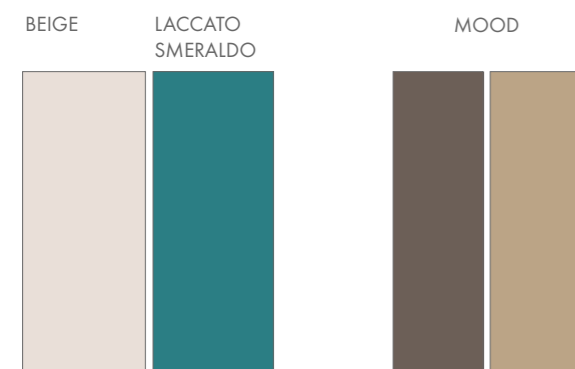

UN AMPIO CORRIDOIO CON **YORI-UP** PUÒ DIVENTARE UNA COMODA CAMERA-STUDIO PER 2 PERSONE.

È UN DOPPIO CONTENITORE PER LETTI SINGOLI, CHE INTEGRA LA FUNZIONE DEL RIPOSO CON QUELLA DELLO STUDIO.

A LARGE HALLWAY CAN BECOME A COMFORTABLE STUDY-BEDROOM FOR 2 PEOPLE WITH **YORI-UP**.

IS AN ELEMENT THAT CONTAINS TWO SINGLE BEDS AND COMBINES STUDYING WITH SLEEPING.