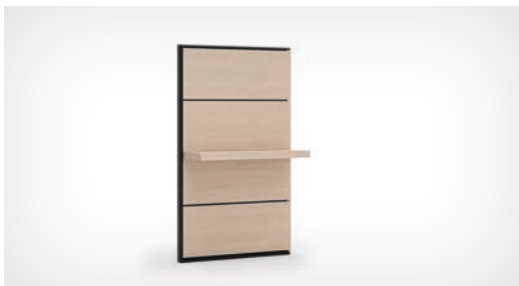

MENSOLE IN LEGNO SP.5 P.25
/ WOODEN SHELVES, 5 THICK, D.25

Dimensioni / Dimensions:
L. / W.45-60-90-120

Disponibili in tutte le finiture a campionario e con luce led inferiore. / Available in all melamine or lacquered finishes and with lower LED light.