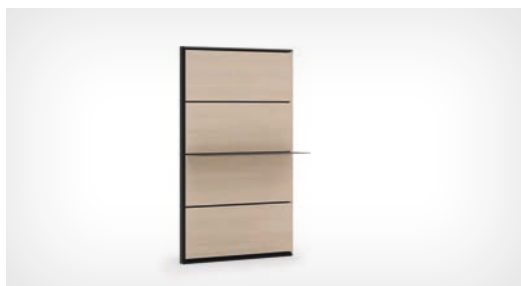

MENSOLE IN METALLO SP.0,3 P.25
/ METAL SHELVES 0,3 THICK, D.25

Dimensioni / Dimensions:
L. / W.30-45-60-90-120-135

Finitura Brunita, disponibile con luce led inferiore.
/ Burnished finish, available with lower LED light.