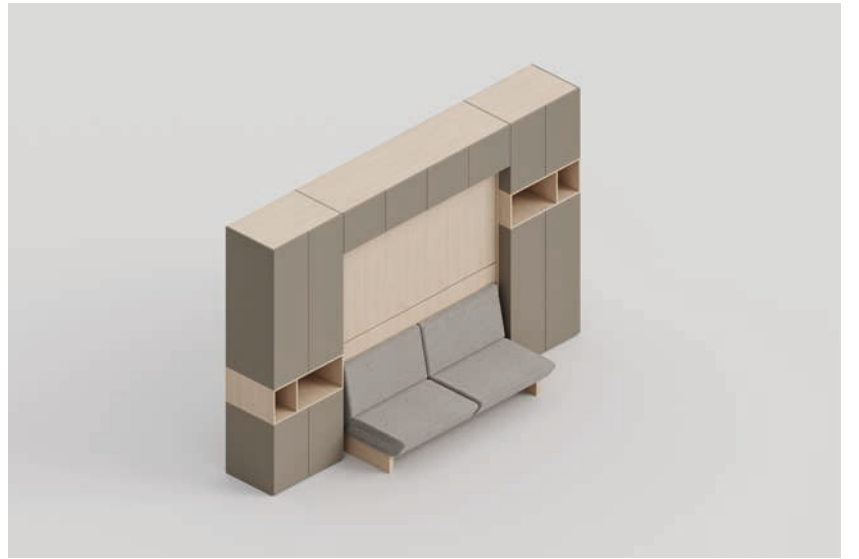

Panca in finitura Materico Arena con seduta e schienale reclinabile imbottiti in tessuto Brunilde BR03. / Bench in Materico Arena finish with upholstered reclining seat and backrest in Brunilde BR03 fabric.