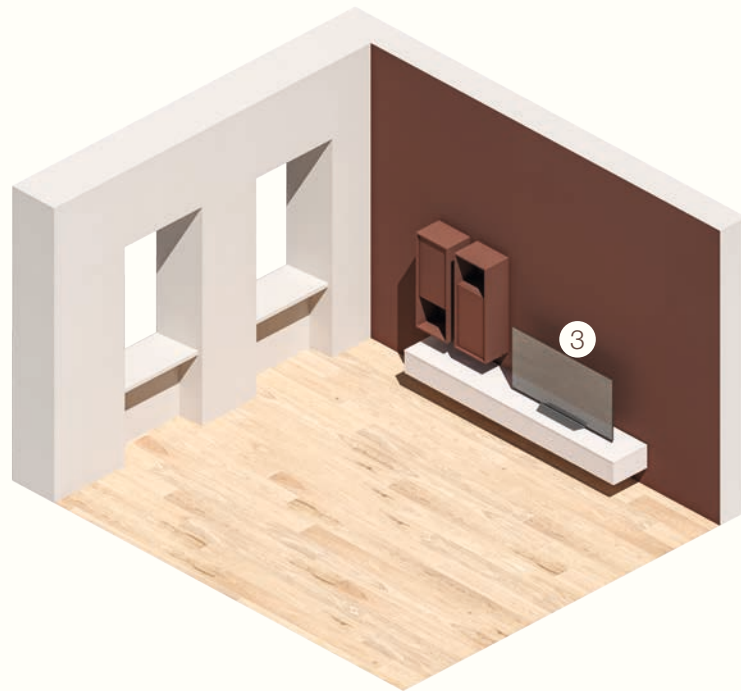

VIEW 01

VIEW 02