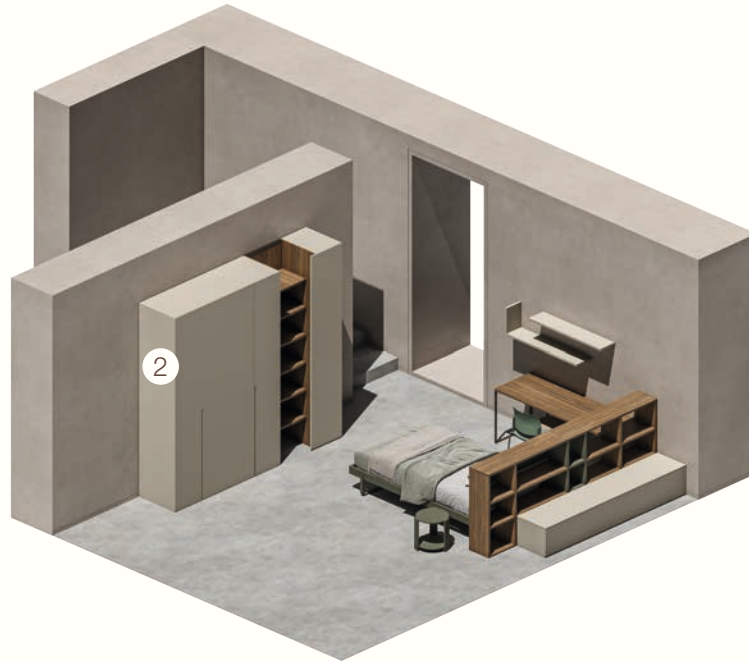

FINITURE / FINISHES

A

B

C

- A) Materico Cotto / Materico Cotto finish
- B) Neutro Tortora / Neutro Tortora finish
- C) Colorato Ginepro / Ginepro finish

VIEW 01