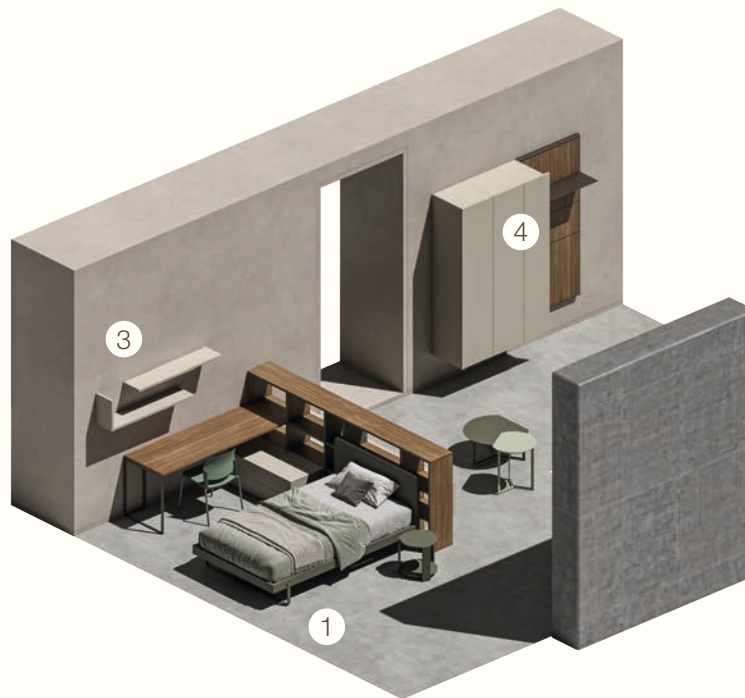

FINITURE / FINISHES

A

B

C

- A) Materico Cotto / Materico Cotto finish
- B) Neutro Tortora / Neutro Tortora finish
- C) Colorato Ginepro / Ginepro finish

VIEW 01

VIEW 02