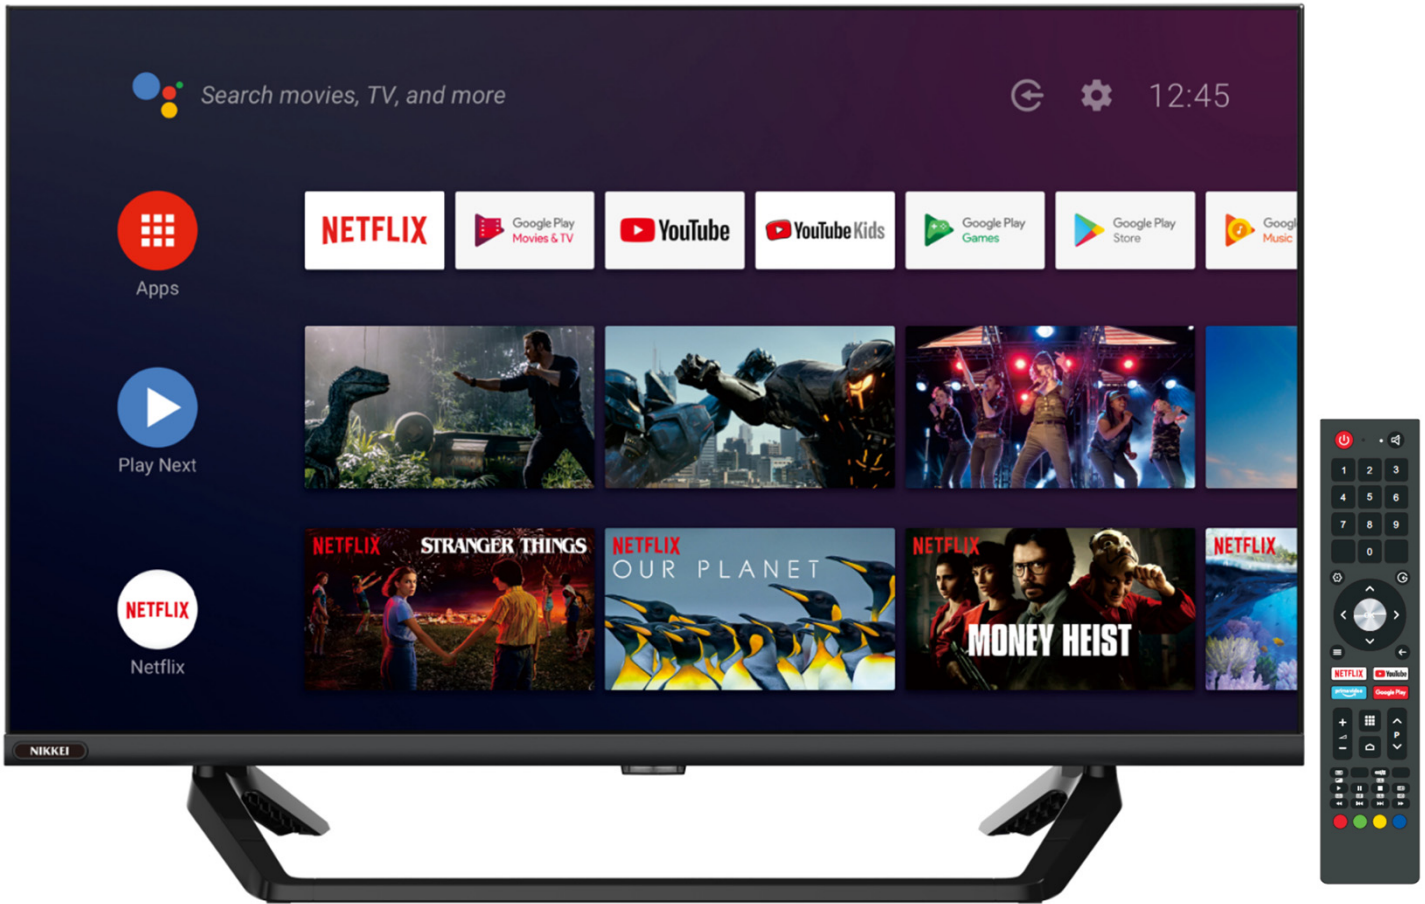

MODELLO NI32HG7NA9

PO#3817NI

LED TV 32" SMART HD

EAN 8022625132074

androidtv

Google Play

Bluetooth

Google Play Movies & TV

Google Play Music

NETFLIX

prime video

YouTube

Google Assistant

Chromecast built-in

HD ready

HDR 10

CI+

INPUT / OUTPUT

HDMI 1.4 (HDMI 1)	HDMI 1.4 (HDMI 2)	AV Input	CI Slot	SCART		Audio Output		Antenna		Data Transfer	
ARC CEC	CEC	Mini	CI+	Scart	HDMI Adapter	EarPhone 3.5 mm	Digital Audio Out OPTICAL	RF	LNB	USB 2.0	LAN
1X	1X	1X	1X	n.d	n.d	1X	1X	1X	1X	1X	1X